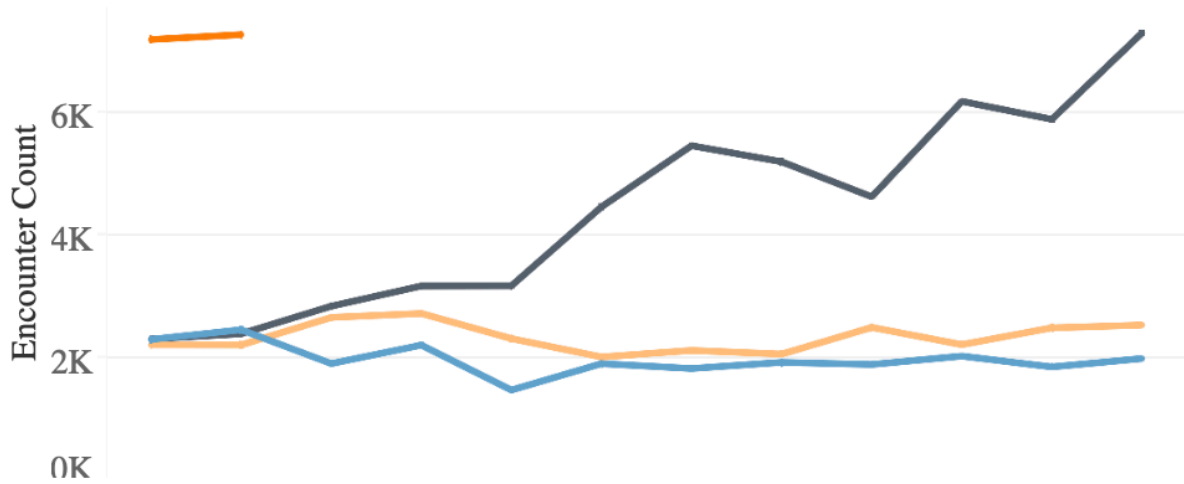

U.S. Customs and Border Protection

U.S. Customs and Border Protection (CBP) Encounters by State Nationwide, Southwest Land Border, and Northern Land Border Encounters by Fiscal Year (FY)

Choose Region: - Fiscal Year: - State: - Title of Authority: -

Demographic: - Citizenship: -

Reset Filters

FY ■ 2021 ■ 2022 ■ 2023 ■ 2024 (FYTD)

FY Nationwide Encounters by Month

	OCT	NOV	DEC	JAN	FEB	MAR	APR	MAY	JUN	JUL	AUG	SEP	Total
2024 (FYT)	7,164	7,245											14,409
2023	2,281	2,368	2,818	3,147	3,150	4,437	5,434	5,172	4,601	6,157	5,864	7,271	52,700
2022	2,188	2,186	2,634	2,699	2,289	1,990	2,096	2,036	2,472	2,191	2,465	2,510	27,756
2021	2,275	2,433	1,882	2,183	1,450	1,881	1,801	1,903	1,868	2,004	1,827	1,964	23,471