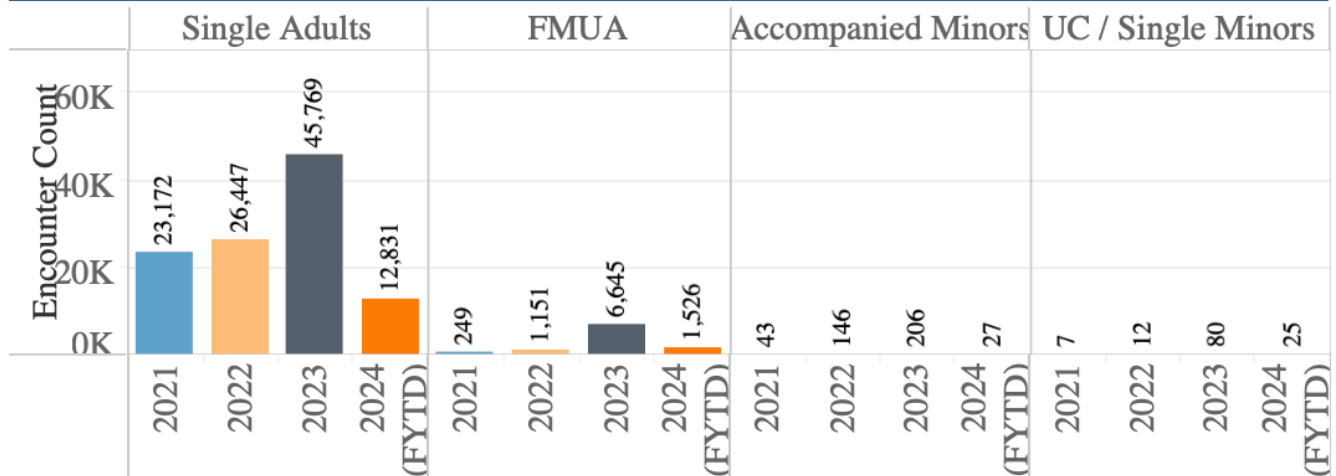

Demographic: - Citizenship: -

Reset Filters

FY ■ 2021 ■ 2022 ■ 2023 ■ 2024 (FYTD)

FY Nationwide Encounters by Month

	OCT	NOV	DEC	JAN	FEB	MAR	APR	MAY	JUN	JUL	AUG	SEP	Total
2024 (FYT)	7,164	7,245											14,409
2023	2,281	2,368	2,818	3,147	3,150	4,437	5,434	5,172	4,601	6,157	5,864	7,271	52,700
2022	2,188	2,186	2,634	2,699	2,289	1,990	2,096	2,036	2,472	2,191	2,465	2,510	27,756
2021	2,275	2,433	1,882	2,183	1,450	1,881	1,801	1,903	1,868	2,004	1,827	1,964	23,471

FY Comparison by Demographic

Source: USBP and OFO official year end reporting for FY21-FY23; USBP and OFO month end reporting for FY24 to date. Data is current as of 12/5/2023.